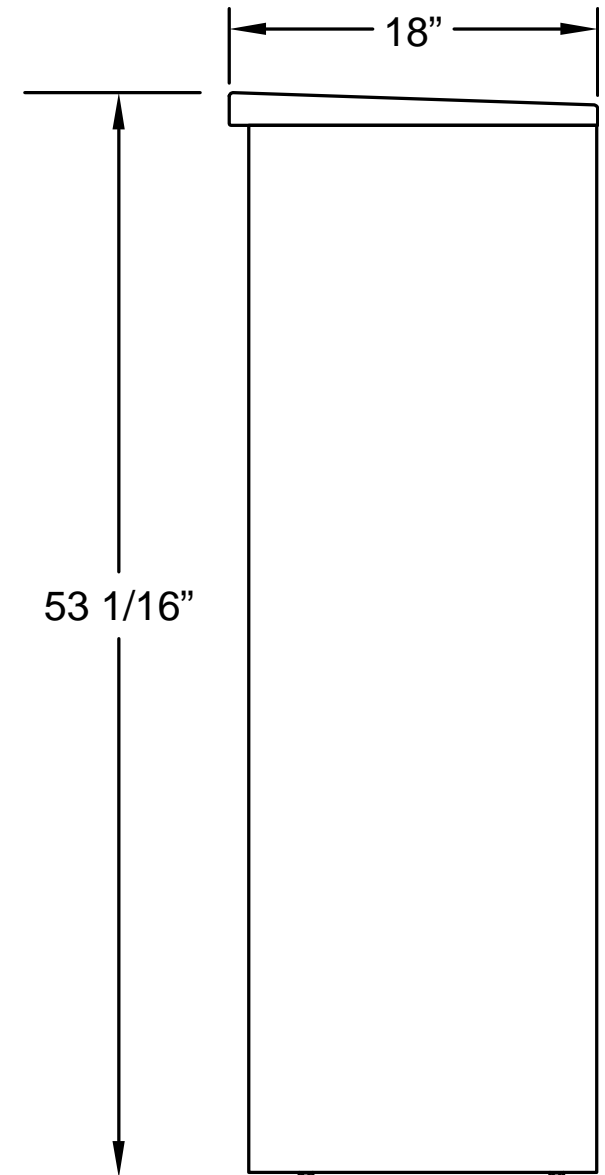

**Elevation
Dimensions**

Overall Width: 1'
6-5/8"

4CADS-04-D

U.S. MAIL SUPPLY
America's Mailbox Headquarters

262-782-6510 Toll Free: 800-571-0147

3065 N 124th St, Brookfield, WI 53005

Side View

1. **Models Used:** (1)4CADS-04-D
2. **Installation:** depot
3. **4C Finish:** tbd, **Depot Color:** tbd
4. **Locks:** Standard
5. **Door Id:** tbd
6. Matching Standard Attached Trim

Florence versatile™ 4C Mailbox Suites

Florence 4C mailboxes are USPS approved. Your installation/layout must also meet a 1:5 parcel locker to mailbox ratio and installation requirements (see next page) if serviced by the U.S. Postal Service. Please contact your local Post Office© if you have any compliance questions re: your specific project.

DO NOT SCALE OFF DRAWING

4C DOOR SIZES

- 1 High tenant: 3" H x 12" W
- 1 High outgoing: 6-1/2" H x 12" W
- 15 inch high parcel: 15" H x 12" W

ELEVATION: Elevation 1 MAILBOXES: 4 PARCELS: 1			
PROJECT NAME: USMS		DRAWN BY:	
<p>FLORENCE CORPORATION</p> <p>5935 Corporate Drive • Manhattan, KS 66503 www.florencemailboxes.com • 800.275.1747</p> <p>A GIBRALTAR INDUSTRIES COMPANY</p>		DATE: 12-29-2020	P.O. NO:
		SCALE: NONE	QUOTE NO:
		DRAWING NO. WEB-168152	SHEET 1 OF 10