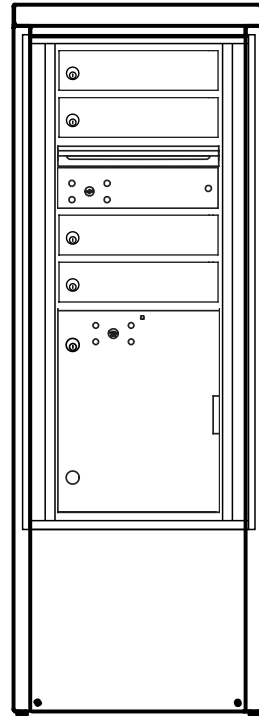

**Elevation
Dimensions**

Overall Width: 1'
6-5/8"

4CADS-04-D

U.S. MAIL SUPPLY
America's Mailbox Headquarters

262-782-6510 Toll Free: 800-571-0147

3065 N 124th St, Brookfield, WI 53005

Side View

1. **Models Used:** (1)4CADS-04-D
2. **Installation:** depot
3. **4C Finish:** tbd, **Depot Color:** tbd
4. **Locks:** Standard
5. **Door Id:** tbd
6. Matching Standard Attached Trim

Florence versatile™ 4C Mailbox Suites

Florence 4C mailboxes are USPS approved. Your installation/layout must also meet a 1:5 parcel locker to mailbox ratio and installation requirements (see next page) if serviced by the U.S. Postal Service. Please contact your local Post Office© if you have any compliance questions re: your specific project.

DO NOT SCALE OFF DRAWING

4C DOOR SIZES

- 1 High tenant: 3" H x 12" W
- 1 High outgoing: 6-1/2" H x 12" W
- 15 inch high parcel: 15" H x 12" W

ELEVATION: Elevation 1 MAILBOXES: 4 PARCELS: 1			
PROJECT NAME: USMS		DRAWN BY:	
<p>FLORENCE CORPORATION</p> <p>5935 Corporate Drive • Manhattan, KS 66503 www.florencemailboxes.com • 800.275.1747</p> <p>A GIBRALTAR INDUSTRIES COMPANY</p>		DATE: 12-29-2020	P.O. NO:
		SCALE: NONE	QUOTE NO:
		DRAWING NO. WEB-168152	SHEET 1 OF 10